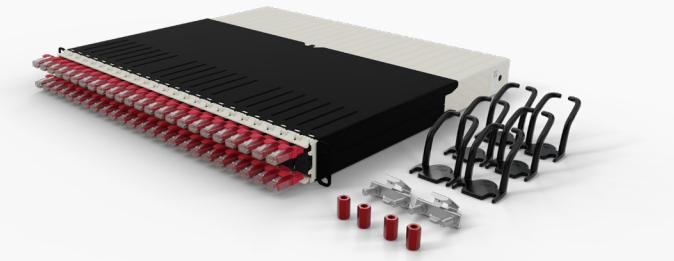

PATCHBOX

patchbox.one Tech-Specs

patchbox.one / 8RU / Cat.6a

patchbox.one / 30RU / Cat.6a

patchbox.one / 30RU / Fiber Optic

patchbox.one / 8RU / Cat.6a

PATCHBOX® is the most innovative cabling system for network racks ever. The patchbox.one / 8RU with Cat.6a cables consists of a Frame, the Patchcatch – our 0RU cable manager – and 24 Cable Cassettes with retractable flat cables inside. The cables are 0.8m long and cover up to 8RU - ideal for small wall cabinets. You can decide between UTP and STP shielding and eight different cable colours for better overview.

Items included

6 x Patchcatch

2 x /dev/mount incl. Hex Nuts

1 x Frame

24 x Cassette

Technical Information

STP Cable

Flat Cat.6a U/FTP, ISO/IEC 11801 Channel Class Ea, ANSI/EIA/TIA-568 Cat 6A Channel, 500MHz, AWG36, 100% stranded copper, PVC jacket, PoE (802.3af), RoHS compliant

UTP Cable

Flat Cat.6a U/UTP, ISO/IEC 11801 Channel Class Ea, ANSI/EIA/TIA-568 Cat 6A Channel, 500MHz, AWG30, 100% stranded copper, PVC jacket, PoE++ (802.3bt, Type 3 (60 W)), RoHS compliant

Connector Cat.6a

Width: 481.5 mm / 19 in

Depth: 365 mm / 14.37 in

Height: 44 mm / 1.73 in

patchbox.one / 30RU / Cat.6a

PATCHBOX® is the most innovative cabling system for network racks ever. The patchbox.one / 30RU with Cat.6a cables consists of a Frame, Mounting Rails, the Patchcatch – our ORU cable manager – and 24 Cable Cassettes with retractable flat cables inside. The cables are 1.8m long and cover up to 30RU. You can decide between UTP and STP shielding and eight different cable colours for better overview.