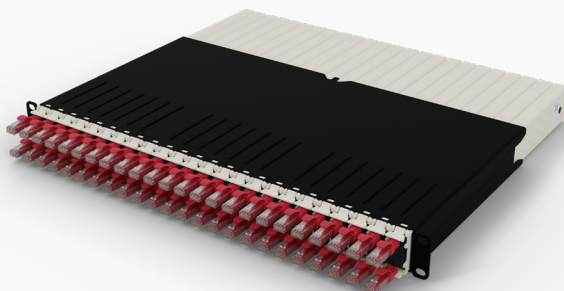

PATCHBOX

patchbox.one Tech-Specs

patchbox.one / 8RU / Cat.6a

patchbox.one / 30RU / Cat.6a

patchbox.one / 30RU / Fiber Optic

patchbox.one / 8RU / Cat.6a

PATCHBOX® is the most innovative cabling system for network racks ever. The patchbox.one / 8RU with Cat.6a cables consists of a Frame, the Patchcatch – our 0RU cable manager – and 24 Cable Cassettes with retractable flat cables inside. The cables are 0.8m long and cover up to 8RU - ideal for small wall cabinets. You can decide between UTP and STP shielding and eight different cable colours for better overview.

Items included

6 x Patchcatch

2 x /dev/mount incl. Hex Nuts

1 x Frame

24 x Cassette

Technical Information

STP Cable

Flat Cat.6a U/FTP, ISO/IEC 11801 Channel Class Ea, ANSI/EIA/TIA-568 Cat 6A Channel, 500MHz, AWG36, 100% stranded copper, PVC jacket, PoE (802.3af), RoHS compliant

UTP Cable

Flat Cat.6a U/UTP, ISO/IEC 11801 Channel Class Ea, ANSI/EIA/TIA-568 Cat 6A Channel, 500MHz, AWG30, 100% stranded copper, PVC jacket, PoE++ (802.3bt, Type 3 (60 W)), RoHS compliant

Connector Cat.6a

Width: 481.5 mm / 19 in

Depth: 365 mm / 14.37 in

Height: 44 mm / 1.73 in

patchbox.one / 30RU / Cat.6a

PATCHBOX® is the most innovative cabling system for network racks ever. The patchbox.one / 30RU with Cat.6a cables consists of a Frame, Mounting Rails, the Patchcatch – our ORU cable manager – and 24 Cable Cassettes with retractable flat cables inside. The cables are 1.8m long and cover up to 30RU. You can decide between UTP and STP shielding and eight different cable colours for better overview.