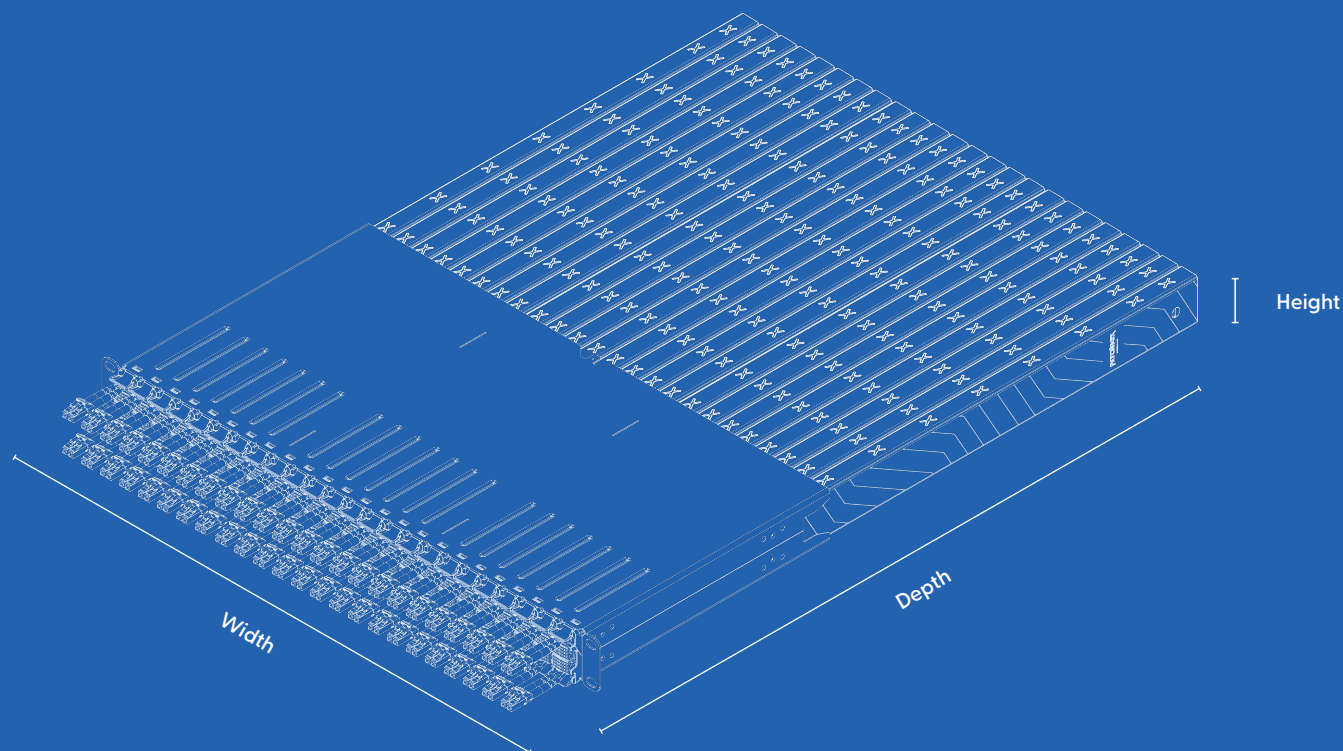

85447000

For Customers in Australia & New Zealand

STP patch cords are compliant with AS/CA S008:2010 A1:20

Width: 481.5 mm / 19 in

Depth: 600 mm / 23.62 in

Height: 44 mm / 1.73 in

Technical Information LC-SC