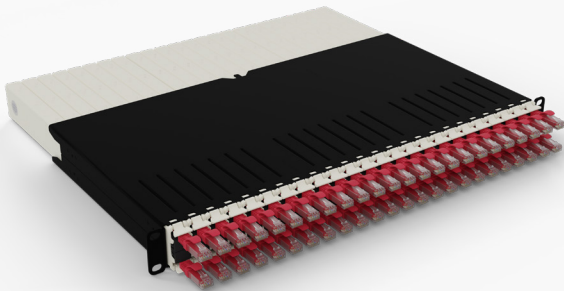

PATCHBOX

patchbox.one Tech-Specs

patchbox.one / 8RU / Cat.6a

patchbox.one / 30RU / Cat.6a

patchbox.one / 30RU / Fiber Optic

patchbox.one / 8RU / Cat.6a

PATCHBOX® is the most innovative cabling system for network racks ever. The patchbox.one / 8RU with Cat.6a cables consists of a Frame, the Patchcatch – our 0RU cable manager – and 24 Cable Cassettes with retractable flat cables inside. The cables are 0.8m long and cover up to 8RU - ideal for small wall cabinets. You can decide between UTP and STP shielding and eight different cable colours for better overview.

Items included

6 x Patchcatch

2 x /dev/mount incl. Hex Nuts

1 x Frame

24 x Cassette

Technical Information

STP Cable

Flat Cat.6a U/FTP, ISO/IEC 11801 Channel Class Ea, ANSI/EIA/TIA-568 Cat 6A Channel, 500MHz, AWG36, 100% stranded copper, PVC jacket, PoE (802.3af), RoHS compliant

UTP Cable

Flat Cat.6a U/UTP, ISO/IEC 11801 Channel Class Ea, ANSI/EIA/TIA-568 Cat 6A Channel, 500MHz, AWG30, 100% stranded copper, PVC jacket, PoE++ (802.3bt, Type 3 (60 W)), RoHS compliant

Connector Cat.6a

Width: 481.5 mm / 19 in

Depth: 365 mm / 14.37 in

Height: 44 mm / 1.73 in

patchbox.one / 30RU / Cat.6a

PATCHBOX® is the most innovative cabling system for network racks ever. The patchbox.one / 30RU with Cat.6a cables consists of a Frame, Mounting Rails, the Patchcatch – our ORU cable manager – and 24 Cable Cassettes with retractable flat cables inside. The cables are 1.8m long and cover up to 30RU. You can decide between UTP and STP shielding and eight different cable colours for better overview.