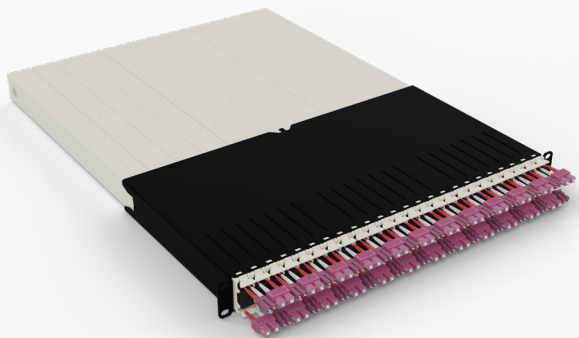

PATCHBOX

patchbox.one Tech-Specs

patchbox.one / 8RU / Cat.6a

patchbox.one / 30RU / Cat.6a

patchbox.one / 30RU / Fiber Optic

patchbox.one / 8RU / Cat.6a

PATCHBOX® is the most innovative cabling system for network racks ever. The patchbox.one / 8RU with Cat.6a cables consists of a Frame, the Patchcatch – our 0RU cable manager – and 24 Cable Cassettes with retractable flat cables inside. The cables are 0.8m long and cover up to 8RU - ideal for small wall cabinets. You can decide between UTP and STP shielding and eight different cable colours for better overview.

Width: 481.5 mm / 19 in

Depth: 600 mm / 23.62 in

Height: 44 mm / 1.73 in

patchbox.one / 30RU / Fiber Optic

PATCHBOX is the most innovative cabling system for network racks ever. The patchbox.one / 30RU with Fiber Optic cables consists of a Frame, Mounting Rails, the Patchcatch – our ORU cable manager – and 24 Cable Cassettes with retractable cables inside. The cables are 1.8m long and cover up to 30RU. You can decide between OS2 and OM4 and LC-LC and LC-SC connectors.

Items included

6 x Patchcatch

2 x Mounting Rails incl. Hex Nuts

1 x Frame

24 x Cassette

Technical Information LC-LC

O2 Cable

OS2 RBS 9µ/125µ, G.657.B3, LSZH, Yellow, Single-Mode, RoHS compliant