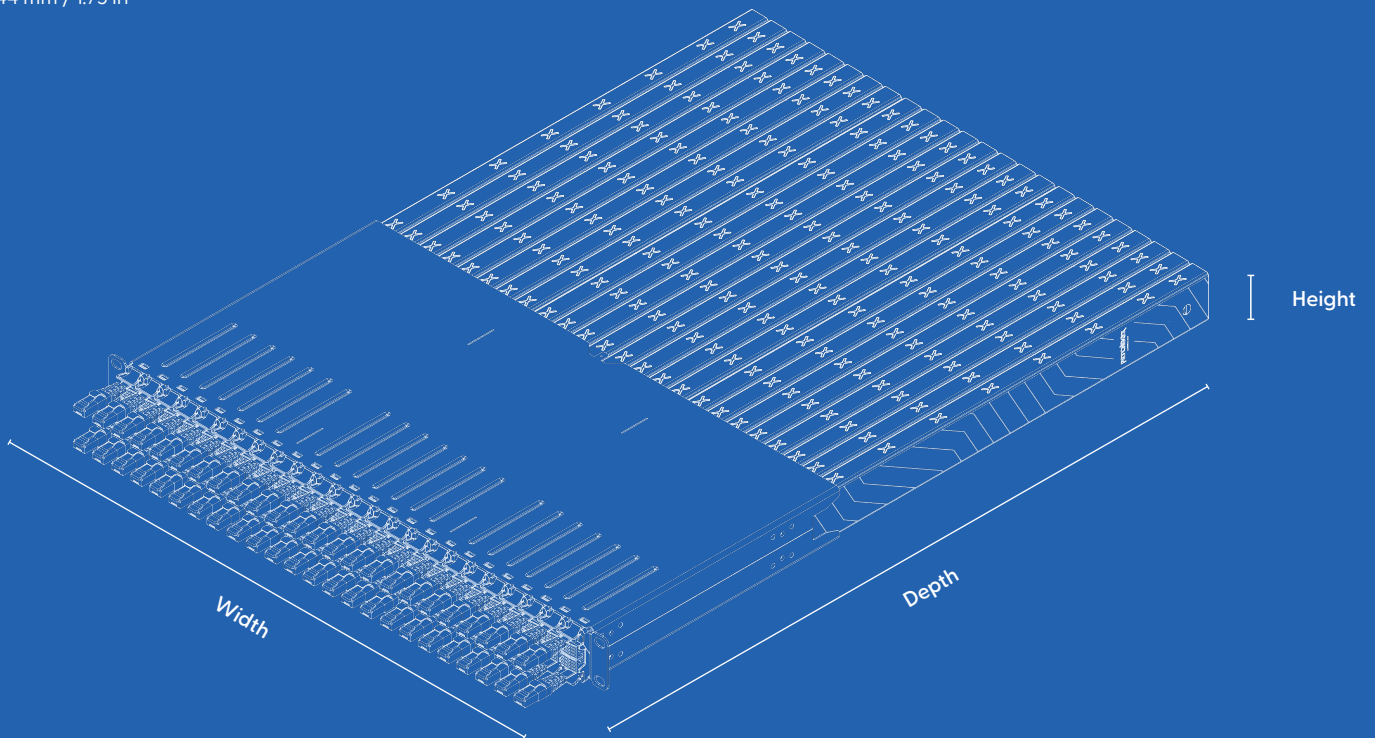

Technical Information

STP Cable

Flat Cat.6a U/FTP, ISO/IEC 11801 Channel Class Ea, ANSI/EIA/TIA-568 Cat 6A Channel, 500MHz, AWG36, 100% stranded copper, PVC jacket, PoE (802.3af), RoHS compliant

UTP Cable

Flat Cat.6a U/UTP, ISO/IEC 11801 Channel Class Ea, ANSI/EIA/TIA-568 Cat 6A Channel, 500MHz, AWG30, 100% stranded copper, PVC jacket, PoE++ (802.3bt, Type 3 (60 W)), RoHS compliant

Connector Cat.6a

RJ45 shielded plug, pins gold plated, snagless booted

Cable Length

1.8 m / 6 ft cover 30RU

Frame

RAL9005 powder coated steel

Cassette Profiles

ABS and RAL9001

Plastic Parts

Polyoxymethylene POM

Mounting Rails

Steel and RAL9005

Operating Temperature Range

-20°C – 60°C

Ambient Humidity Non-Condensing

10% – 90%

Gross Weight

8.56 kg / 18.87 lbs

Packaging Dimensions

Width: 799 mm Height: 55 mm Depth: 587 mm | Width: 31.45 in Height: 2.16 in Depth: 23.11 in

Custom Tariff Number

85444210

For Customers in Australia & New Zealand

STP patch cords are compliant with AS/CA S008:2010 A1:20

Width: 481.5 mm / 19 in

Depth: 600 mm / 23.62 in

Height: 44 mm / 1.73 in