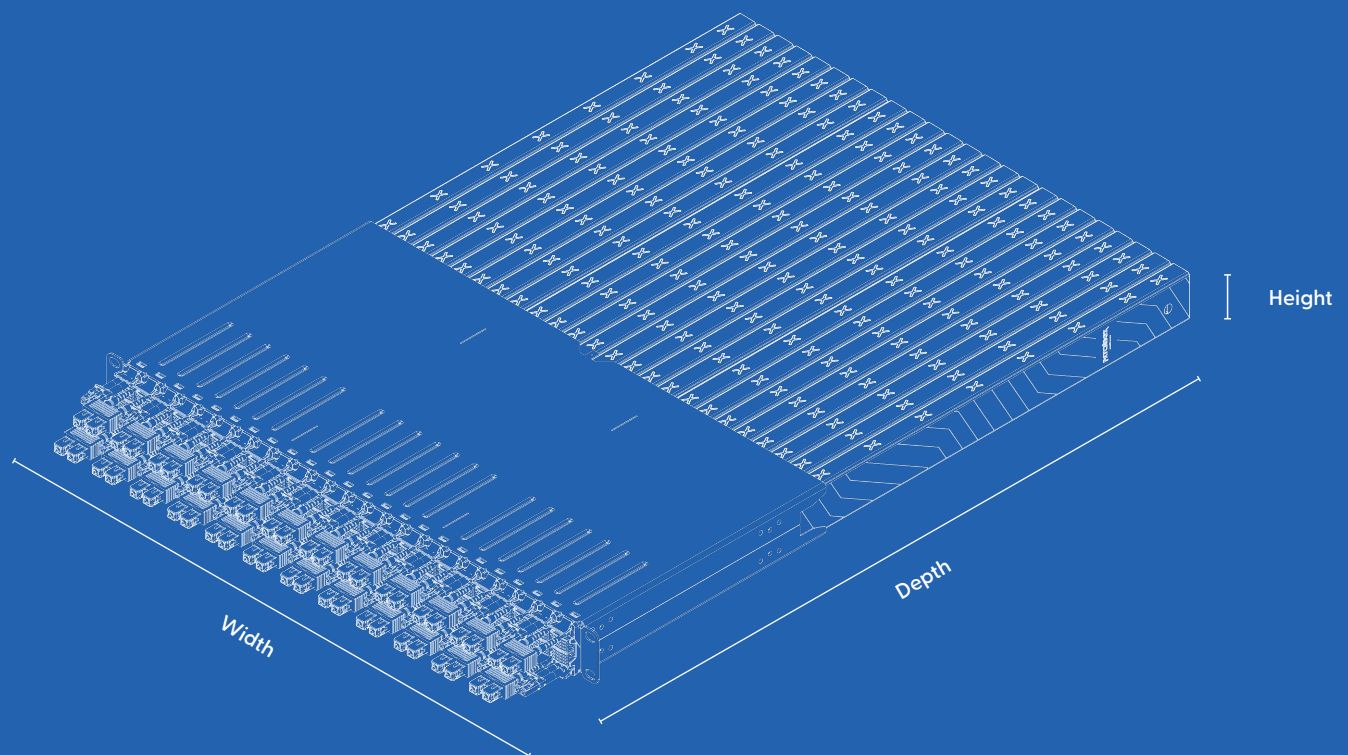

Technical Information LC-SC

O2 Cable

OS2 RBS 9µ/125µ, G.657B3, LSZH, Yellow, Single-Mode, RoHS compliant

OM4 Cable

OM4 RBS 50µ/125µ, LSZH, Erika Violet, Multi-Mode, RoHS compliant

Connector

LC Duplex – LC Duplex / LC Duplex – SC Duplex

Cable Length

1.8 m / 6 ft cover 30RU

Frame

RAL9005 powder coated steel

Cassette Profiles

ABS and RAL9001

Plastic Parts

Polyoxymethylene POM

Mounting Rails

Steel and RAL9005

Operating Temperature Range

-20°C – 60°C

Ambient Humidity Non-Condensing

10% – 90%

Gross Weight

8.56 kg / 18.87 lbs

Packaging Dimensions

Width: 799 mm Height: 55 mm Depth: 587 mm | Width: 31.45 in Height: 2.16 in Depth: 23.11 in

HS-Code

854 470

For Customers in Australia & New Zealand

STP patch cords are compliant with AS/CA S008:2010 A1:20

Width: 481.5 mm / 19 in

Depth: 600 mm / 23,62 in

Height: 44 mm / 1,73 in