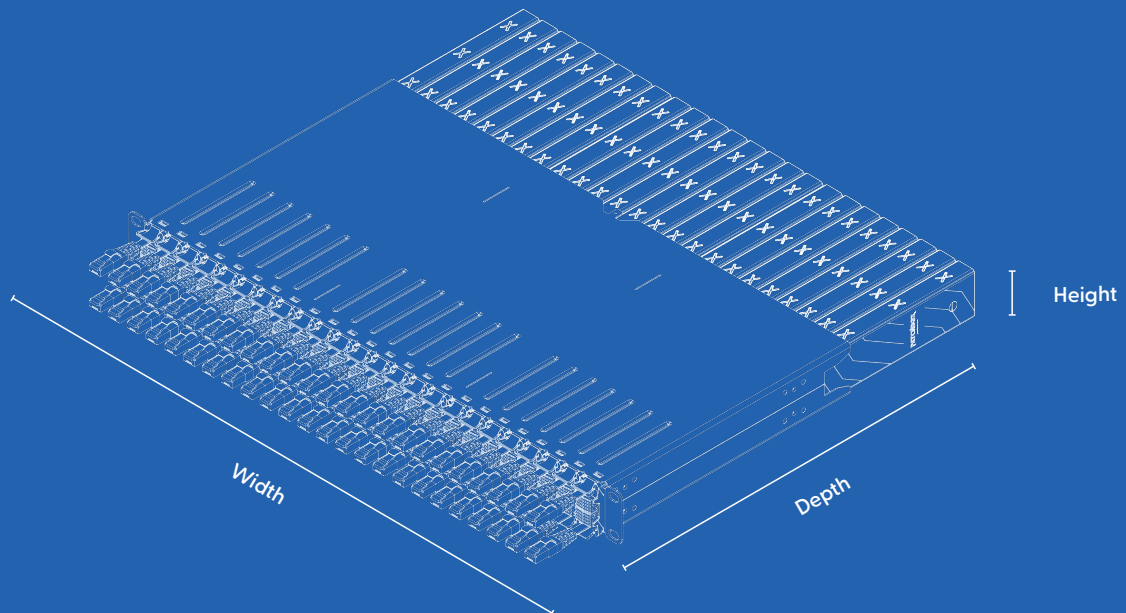

Width: 587 mm Height: 55 mm Depth: 557 mm | Width: 23.11 in Height: 2.16 in Depth: 21.92 in

Custom Tariff Number

85444210

For Customers in Australia & New Zealand

STP patch cords are compliant with AS/CA S008:2010 A1:20

Width: 481.5 mm / 19 in

Depth: 365 mm / 14.37 in

Height: 44 mm / 1.73 in

patchbox.one / 30RU / Cat.6a

PATCHBOX® is the most innovative cabling system for network racks ever. The patchbox.one / 30RU with Cat.6a cables consists of a Frame, Mounting Rails, the Patchcatch – our ORU cable manager – and 24 Cable Cassettes with retractable flat cables inside. The cables are 1.8m long and cover up to 30RU. You can decide between UTP and STP shielding and eight different cable colours for better overview.