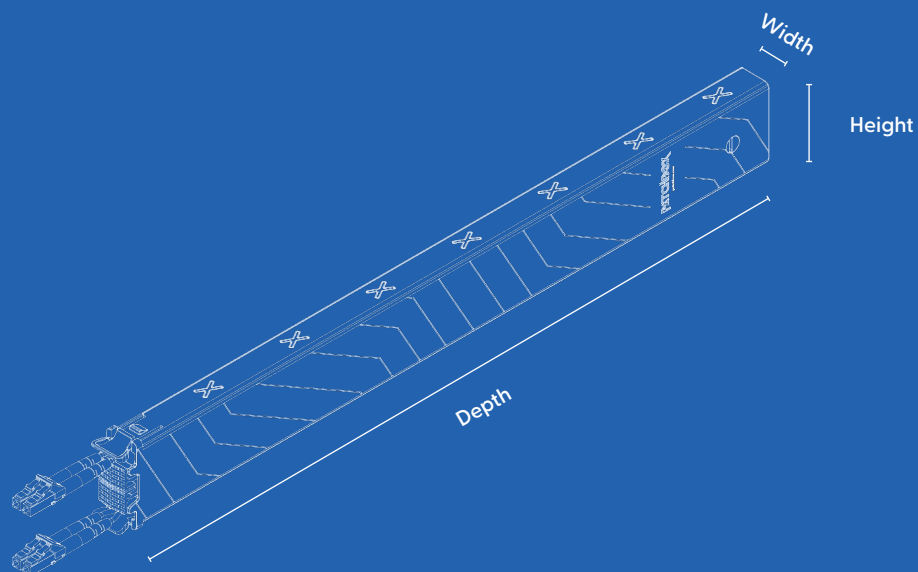

Technical Information LC-LC

OS2 Cable

OS2 RBS 9 μ /125 μ , G.657.B3, LSZH, Yellow, Single-Mode, RoHS compliant

OM4 Cable

OM4 RBS 50 μ /125 μ , LSZH, Erika Violet, Multi-Mode, RoHS compliant

Connector

LC Duplex – LC Duplex / LC Duplex – SC Duplex

Cable Length

0.8 m / 2.6 ft cover 8RU

Cassette Profiles

ABS and RAL9001

Plastic Parts

Polyoxymethylene POM

Operating Temperature Range

-20°C – 60°C

Ambient Humidity Non-Condensing

10% – 90%

Gross Weight

0.22 kg / 0.48 lbs

Packaging Dimensions

Width: 689 mm Height: 50 mm Depth: 47 mm | Width: 27.12 in Height: 1.96 in Depth: 1.85 in

Custom Tariff Number

85447000

For Customers in Australia & New Zealand

STP patch cords are compliant with AS/CA S008:2010 A1:20

Width: 18mm / 0.70 in
Height: 40mm / 1.57 in
Depth: 365 mm / 14.37 in