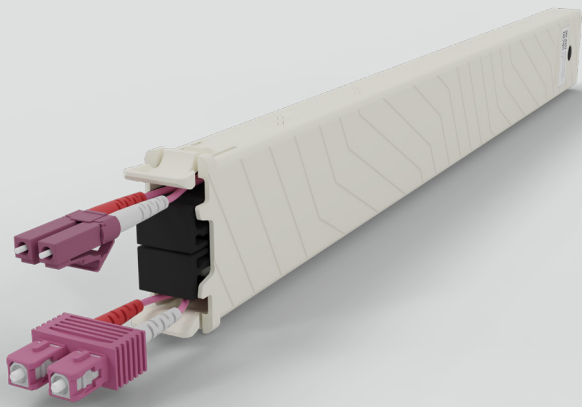

patchbox.one / Cassette / 8RU / Fiber Optic

Build your own PATCHBOX with various cable types and colours of your choice! The PATCHBOX Frame offers space for 24 Cable Cassettes. The Fiber Optic cable inside PATCHBOX Cassette 365 is 0.8m long and covers up to 8RU. You can decide between OS2 and OM4 and LC-LC and LC-SC connectors.

Items included