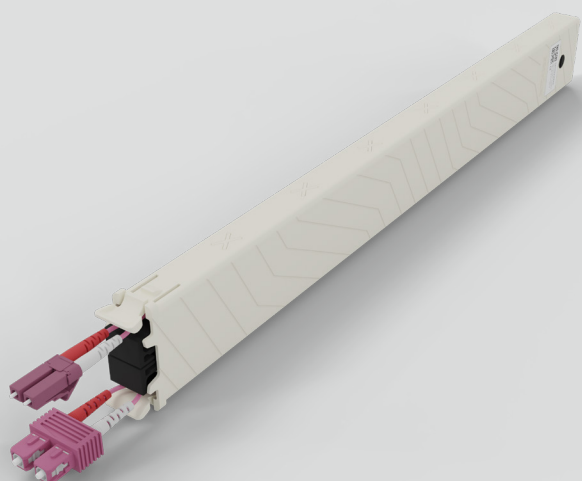

patchbox.one / Cassette / 8RU / Fiber Optic

Build your own PATCHBOX with various cable types and colours of your choice! The PATCHBOX Frame offers space for 24 Cable Cassettes. The Fiber Optic cable inside PATCHBOX Cassette 365 is 0.8m long and covers up to 8RU. You can decide between OS2 and OM4 and LC-LC and LC-SC connectors.

Items included