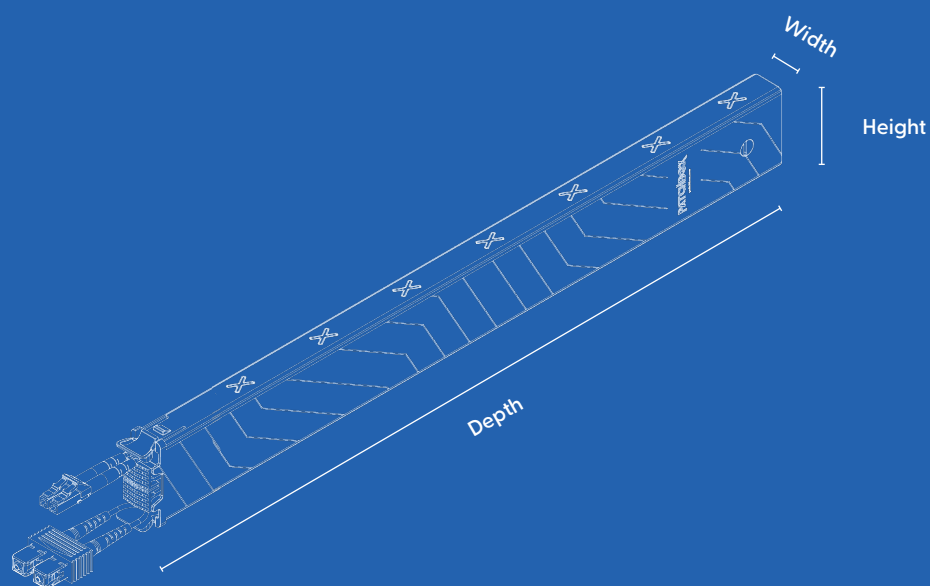

Technical Information LC-SC

OS2 Cable

OS2 RBS 9μ/125μ, G.657.B3, LSZH, Yellow, Single-Mode, RoHS compliant

OM4 Cable

OM4 RBS 50μ/125μ, LSZH, Erika Violet, Multi-Mode, RoHS compliant

Connector

LC Duplex – LC Duplex / LC Duplex – SC Duplex

Cable Length

0.8 m / 2.6 ft cover 8RU

Cassette Profiles

ABS and RAL9001

Plastic Parts

Polyoxymethylene POM

Operating Temperature Range

-20°C – 60°C

Ambient Humidity Non-Condensing

10% – 90%

Gross Weight

0.22 kg / 0.48 lbs

Packaging Dimensions

Width: 689 mm Height: 50 mm Depth: 47 mm | Width: 27.12 in Height: 1.96 in Depth: 1.85 in

Custom Tariff Number

85447000

For Customers in Australia & New Zealand

STP patch cords are compliant with AS/CA S008:2010 A1:20

Width: 18mm / 0.70 in
Height: 40mm / 1.57 in
Depth: 365 mm / 14.37 in