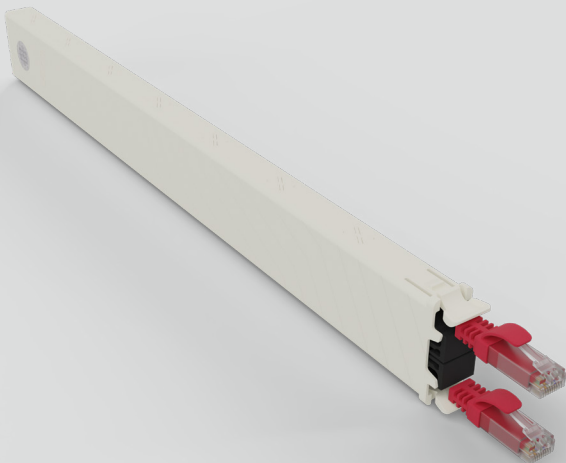

patchbox.one / Cassette / 46RU / Cat.6a
patchbox.one / Cassette / 46RU / Fiber Optic

patchbox.one / Cassette / 8RU / Cat.6a

Build your own PATCHBOX® with various cable types and colours of your choice! The PATCHBOX® Frame offers space for 24 Cable Cassettes. The flat Cat.6a cable inside PATCHBOX® Cassette 365 is 0.8m long and covers up to 8RU. You can decide between UTP and STP shielding and eight different cable colours for better overview.

10 Years of
Warranty

EU Made
Product

Items included

1x Cassette

Technical Information

STP Cable

Flat Cat.6a U/FTP, ISO/IEC 11801 Channel Class Ea, ANSI/EIA/TIA-568 Cat 6A Channel, 500MHz, AWG30, 100% stranded copper, PVC jacket, PoE (802.3af), RoHS compliant

UTP Cable

Flat Cat.6a U/UTP, ISO/IEC 11801 Channel Class Ea, ANSI/EIA/TIA-568 Cat 6A Channel, 500MHz, AWG30, 100% stranded copper, PVC jacket, PoE++ (802.3bt, Type 3 (60 W)), RoHS compliant

Connector Cat.6a