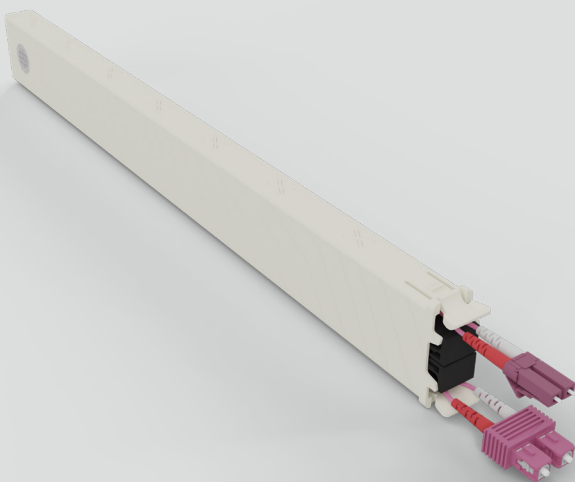

patchbox.one / Cassette / 8RU / Fiber Optic

Build your own PATCHBOX with various cable types and colours of your choice! The PATCHBOX Frame offers space for 24 Cable Cassettes. The Fiber Optic cable inside PATCHBOX Cassette 365 is 0.8m long and covers up to 8RU. You can decide between OS2 and OM4 and LC-LC and LC-SC connectors.

Items included