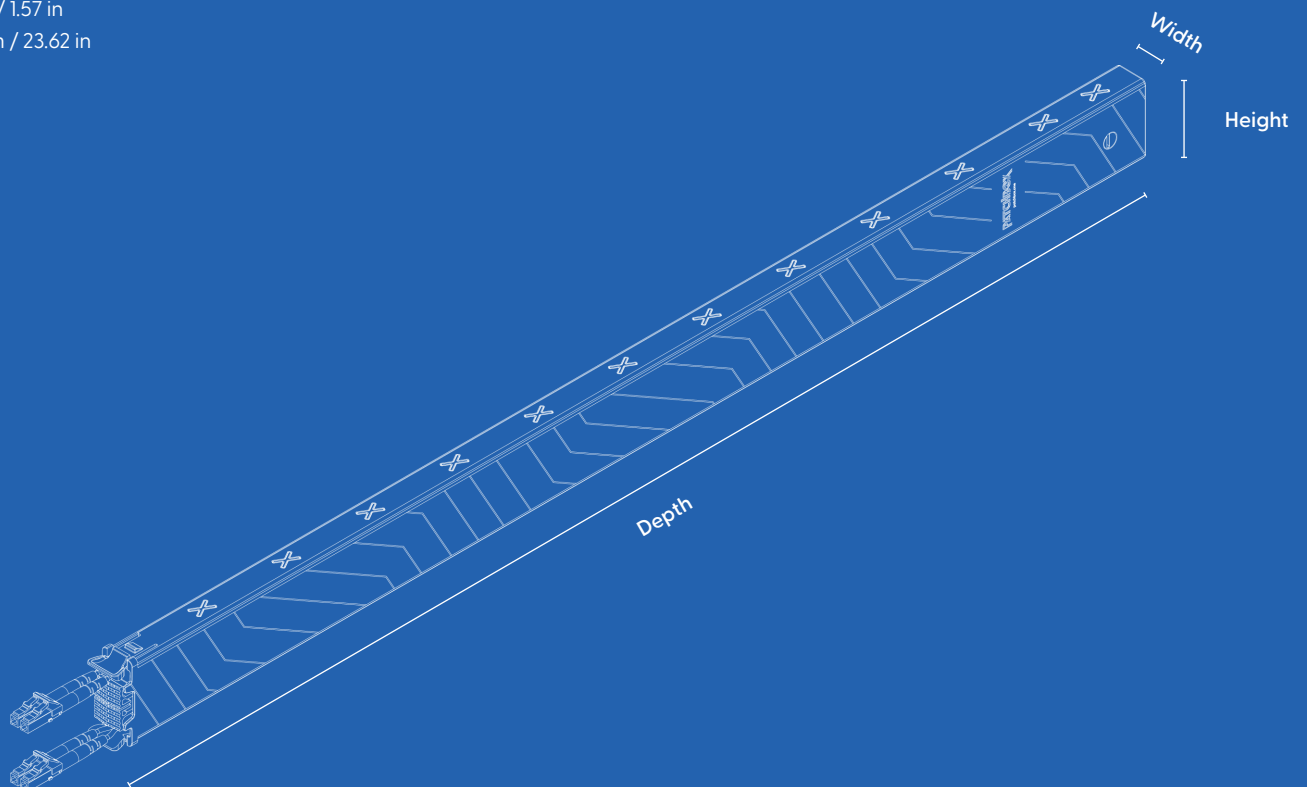

Width: 689 mm Height: 50 mm Depth: 47 mm | Width: 27.12 in Height: 1.96 in Depth: 1.85 in

Custom Tariff Number

85447000

For Customers in Australia & New Zealand

STP patch cords are compliant with AS/CA S008:2010 A1:20

Width: 18mm / 0.70 in
Height: 40mm / 1.57 in
Depth: 600 mm / 23.62 in

Technical Information LC-SC

OS2 Cable

OS2 RBS 9 μ /125 μ , G.657.B3, LSZH, Yellow, Single-Mode, RoHS compliant

OM4 Cable

OM4 RBS 50 μ /125 μ , LSZH, Erika Violet, Multi-Mode, RoHS compliant