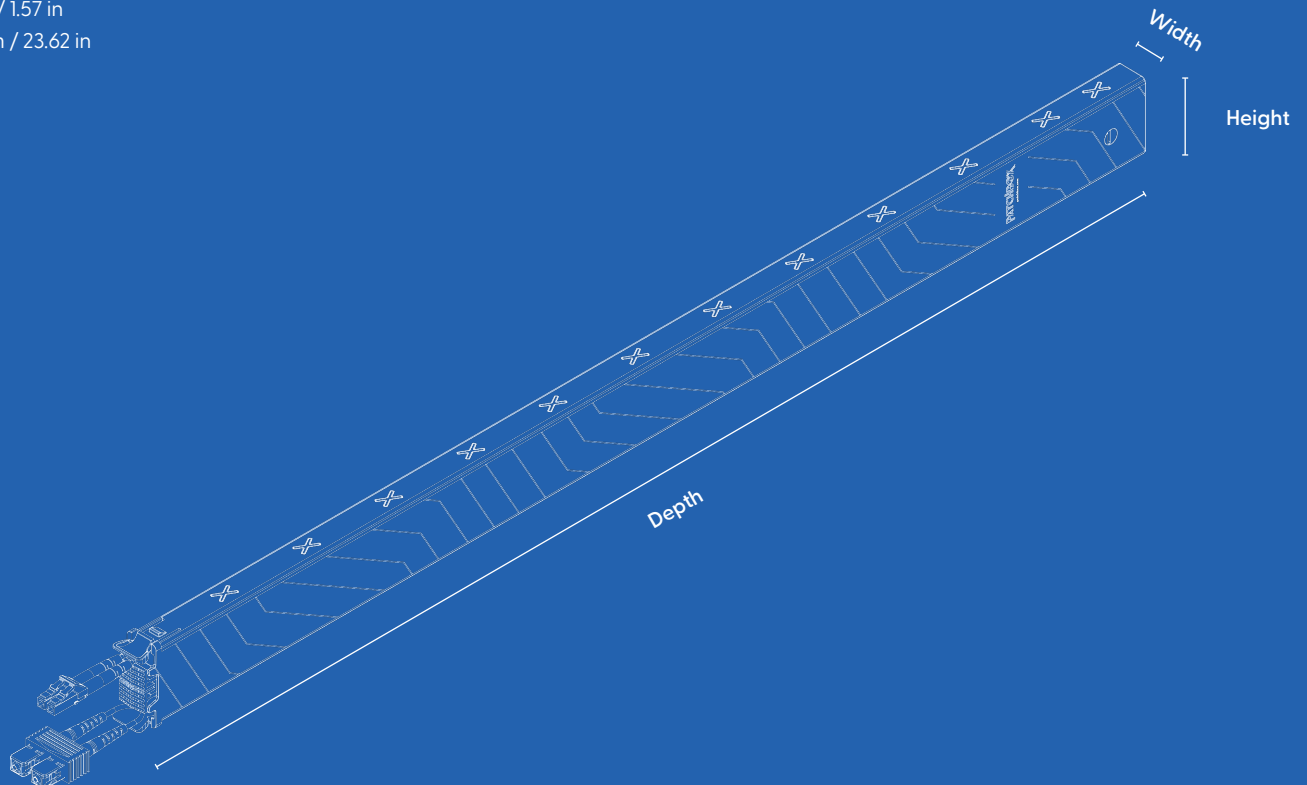

Technical Information LC-SC

OS2 Cable

OS2 RBS 9μ/125μ, G.657.B3, LSZH, Yellow, Single-Mode, RoHS compliant

OM4 Cable

OM4 RBS 50μ/125μ, LSZH, Erika Violet, Multi-Mode, RoHS compliant

Connector

LC Duplex – LC Duplex / LC Duplex – SC Duplex

Cable Length

2.5 m / 8.2 ft cover 46 RU: 1.8 m / 6 ft extractable + 0.7 m / 2.3 ft overlength non-retractable

Cassette Profiles

ABS and RAL9001

Plastic Parts

Polyoxymethylene POM

Operating Temperature Range

-20°C – 60°C

Ambient Humidity Non-Condensing

10% – 90%

Gross Weight

0.28 kg / 0.61 lbs

Packaging Dimensions

Width: 689 mm Height: 50 mm Depth: 47 mm | Width: 27.12 in Height: 1.96 in Depth: 1.85 in

Custom Tariff Number

85447000

For Customers in Australia & New Zealand

STP patch cords are compliant with AS/CA S008:2010 A1:20

Width: 18mm / 0.70 in
Height: 40mm / 1.57 in
Depth: 600 mm / 23.62 in