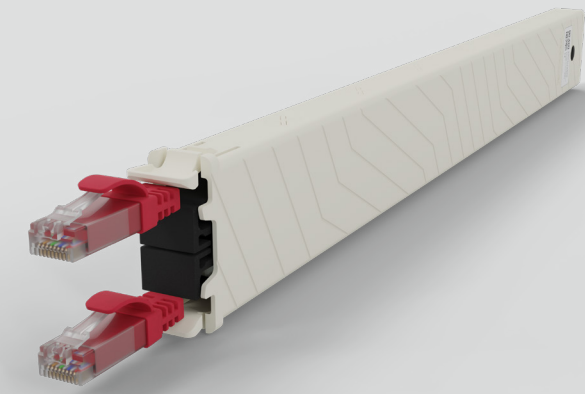

patchbox.one / Cassette / 46RU / Cat.6a
patchbox.one / Cassette / 46RU / Fiber Optic

patchbox.one / Cassette / 8RU / Cat.6a

Build your own PATCHBOX® with various cable types and colours of your choice! The PATCHBOX® Frame offers space for 24 Cable Cassettes. The flat Cat.6a cable inside PATCHBOX® Cassette 365 is 0.8m long and covers up to 8RU. You can decide between UTP and STP shielding and eight different cable colours for better overview.

10 Years of
Warranty

EU Made
Product

Items included

1x Cassette

Technical Information

STP Cable

Flat Cat.6a U/FTP, ISO/IEC 11801 Channel Class Ea, ANSI/EIA/TIA-568 Cat 6A Channel, 500MHz, AWG30, 100% stranded copper, PVC jacket, PoE (802.3af), RoHS compliant

UTP Cable

Flat Cat.6a U/UTP, ISO/IEC 11801 Channel Class Ea, ANSI/EIA/TIA-568 Cat 6A Channel, 500MHz, AWG30, 100% stranded copper, PVC jacket, PoE++ (802.3bt, Type 3 (60 W)), RoHS compliant

Connector Cat.6a