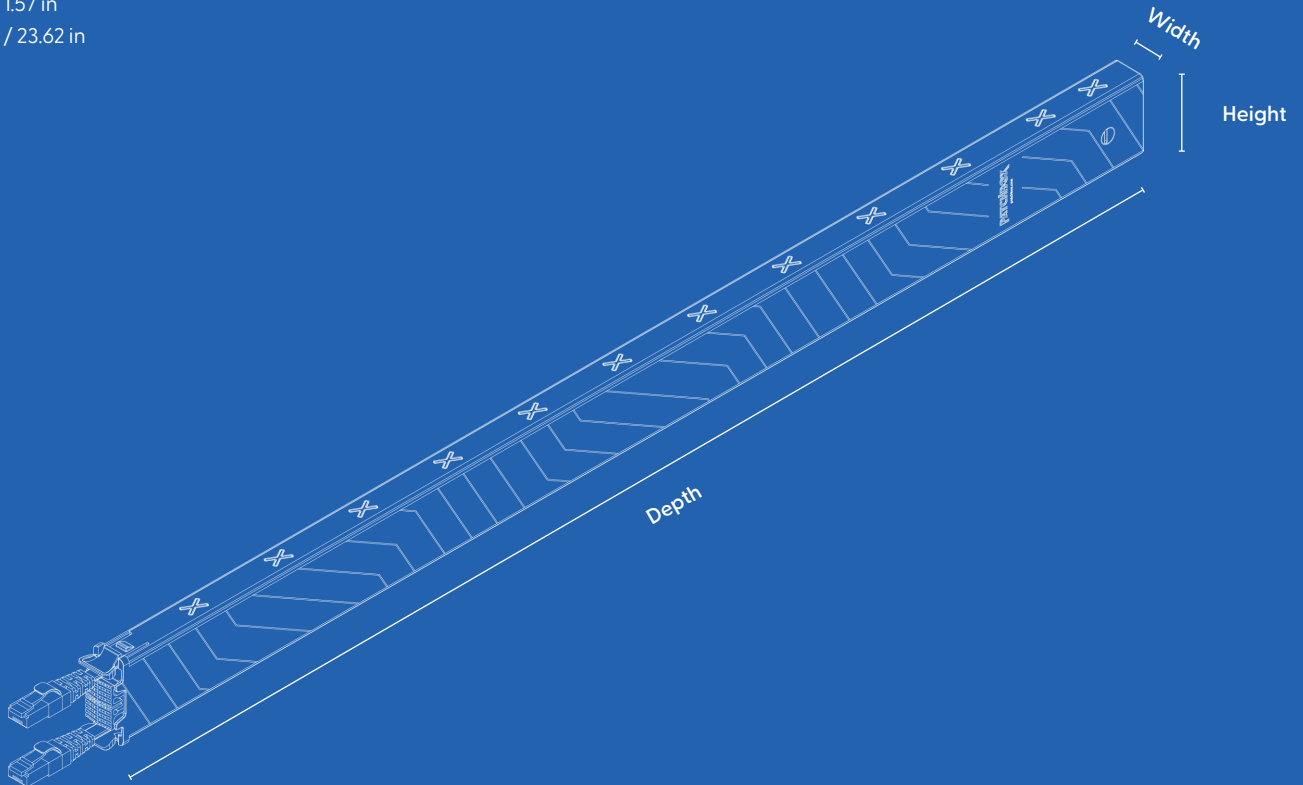

Technical Information

STP Cable

Flat Cat.6a U/FTP, ISO/IEC 11801 Channel Class Ea, ANSI/EIA/TIA-568 Cat 6A Channel, 500MHz, AWG36, 100% stranded copper, PVC jacket, PoE (802.3af), RoHS compliant

UTP Cable

Flat Cat.6a U/UTP, ISO/IEC 11801 Channel Class Ea, ANSI/EIA/TIA-568 Cat 6A Channel, 500MHz, AWG30, 100% stranded copper, PVC jacket, PoE++ (802.3bt, Type 3 (60 W)), RoHS compliant

Connector Cat.6a

RJ45 shielded plug, pins gold plated, snagless booted

Cable Length

2.5 m / 8.2 ft cover 46 RU: 1.8 m / 6 ft extractable + 0.7 m / 2.3 ft overlength non-retractable

Cassette Profiles

ABS and RAL9001

Plastic Parts

Polyoxymethylene POM

Operating Temperature Range

-20°C – 60°C

Ambient Humidity Non-Condensing

10% – 90%

Gross Weight

0.31 kg / 0.68 lbs

Packaging Dimensions

Width: 689 mm Height: 50 mm Depth: 47 mm | Width: 27.12 in Height: 1.96 in Depth: 1.85 in

Custom Tariff Number

85444210

For Customers in Australia & New Zealand

STP patch cords are compliant with AS/CA S008:2010 A1:20

Width: 18mm / 0.70 in
Height: 40mm / 1.57 in
Depth: 600 mm / 23.62 in