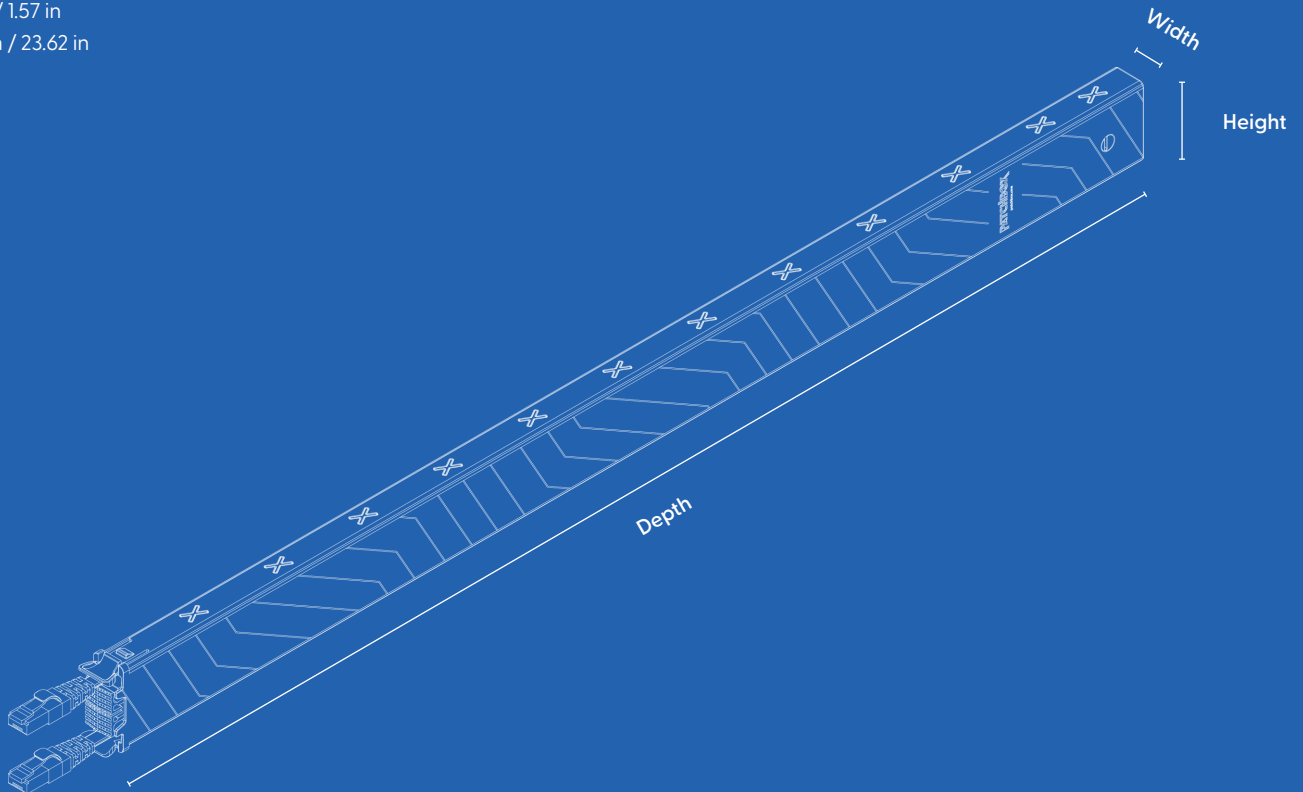

Technical Information

STP Cable

Flat Cat.6a U/FTP, ISO/IEC 11801 Channel Class Ea, ANSI/EIA/TIA-568 Cat 6A Channel, 500MHz, AWG36, 100% stranded copper, PVC jacket, PoE (802.3af), RoHS compliant

UTP Cable

Flat Cat.6a U/UTP, ISO/IEC 11801 Channel Class Ea, ANSI/EIA/TIA-568 Cat 6A Channel, 500MHz, AWG30, 100% stranded copper, PVC jacket, PoE+ (802.3bt, Type 3 (60 W)), RoHS compliant

Connector Cat.6a

RJ45 shielded plug, pins gold plated, snagless booted

Cable Length

1.8 m / 6 ft cover 30RU

Cassette Profiles

ABS and RAL9001

Plastic Parts

Polyoxymethylene POM

Operating Temperature Range

-20°C – 60°C

Ambient Humidity Non-Condensing

10% – 90%

Gross Weight

0.28 kg / 0.61 lbs

Packaging Dimensions

Width: 668 mm Height: 50 mm Depth: 28 mm | Width: 26.29 in Height: 1.96 in Depth: 1.10 in

Custom Tariff Number

85444210

For Customers in Australia & New Zealand

STP patch cords are compliant with AS/CA S008:2010 A1:20

Width: 18mm / 0.70 in
Height: 40mm / 1.57 in
Depth: 600 mm / 23.62 in