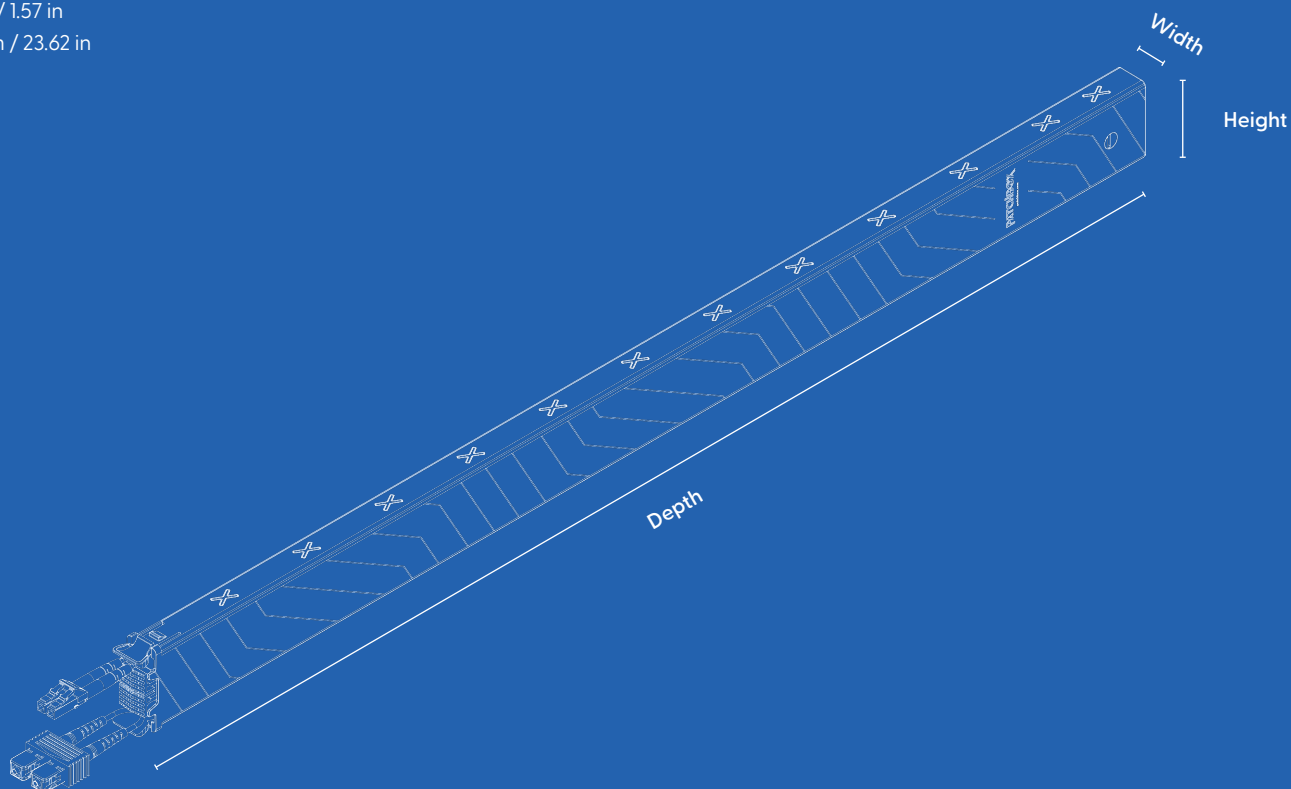

Technical Information LC-SC

OS2 Cable

OS2 RBS 9 μ /125 μ , G.657.B3, LSZH, Yellow, Single-Mode, RoHS compliant

OM4 Cable

OM4 RBS 50 μ /125 μ , LSZH, Erika Violet, Multi-Mode, RoHS compliant

Connector

LC Duplex – LC Duplex / LC Duplex – SC Duplex

Cable Length

1.8 m / 6 ft cover 30RU

Cassette Profiles

ABS and RAL9001

Plastic Parts

Polyoxymethylene POM

Operating Temperature Range

-20°C – 60°C

Ambient Humidity Non-Condensing

10% – 90%

Gross Weight

0.27 kg / 0.59 lbs

Packaging Dimensions

Width: 689 mm Height: 50 mm Depth: 47 mm | Width: 27.12 in Height: 1.96 in Depth: 1.85 in

Custom Tariff Number

85447000

For Customers in Australia & New Zealand

STP patch cords are compliant with AS/CA S008:2010 A1:20

Width: 18mm / 0.70 in
Height: 40mm / 1.57 in
Depth: 600 mm / 23.62 in