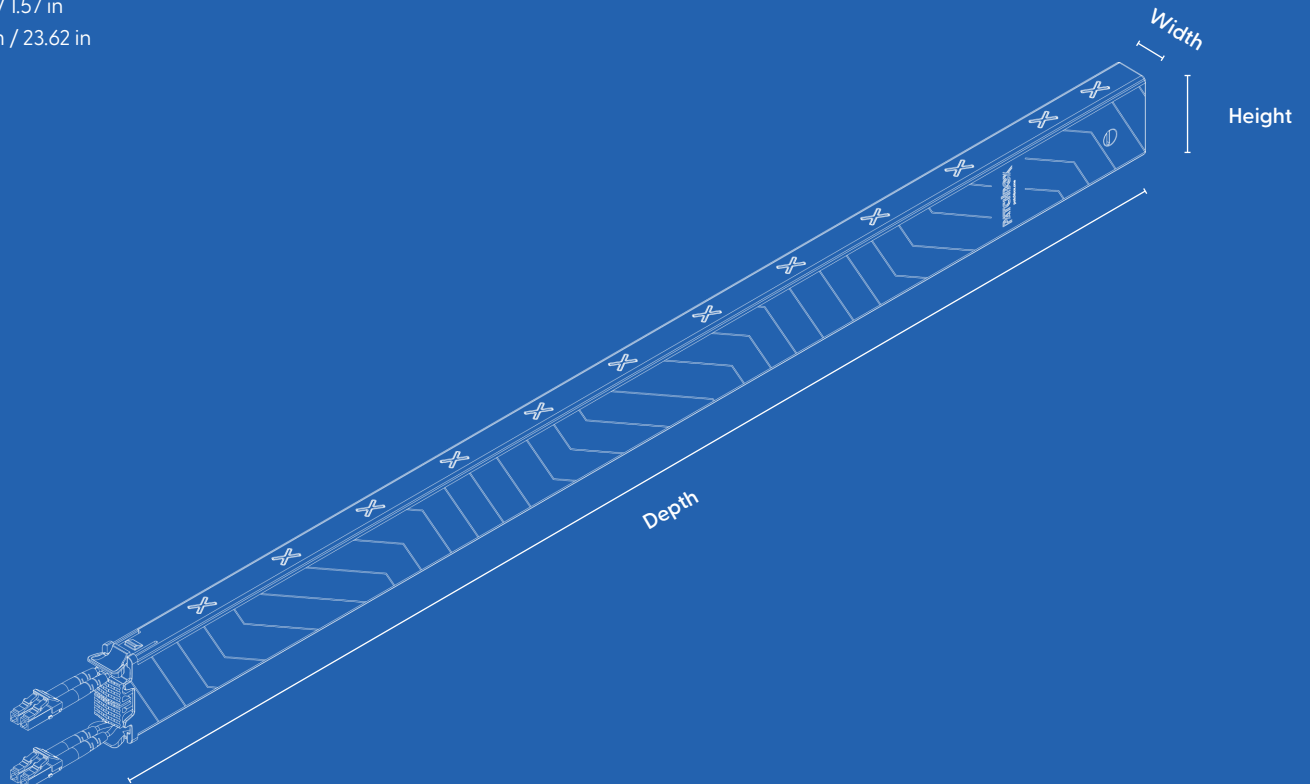

Technical Information LC-LC

OS2 Cable

OS2 RBS 9μ/125μ, G.657.B3, LSZH, Yellow, Single-Mode, RoHS compliant

OM4 Cable

OM4 RBS 50μ/125μ, LSZH, Erika Violet, Multi-Mode, RoHS compliant

Connector

LC Duplex – LC Duplex / LC Duplex – SC Duplex

Cable Length

2.5 m / 8.2 ft cover 46 RU: 1.8 m / 6 ft extractable + 0.7 m / 2.3 ft overlength non-retractable

Cassette Profiles

ABS and RAL9001

Plastic Parts

Polyoxymethylene POM

Operating Temperature Range

-20°C – 60°C

Ambient Humidity Non-Condensing

10% – 90%

Gross Weight

0.28 kg / 0.61 lbs

Packaging Dimensions

Width: 689 mm Height: 50 mm Depth: 47 mm | Width: 27.12 in Height: 1.96 in Depth: 1.85 in

Custom Tariff Number

85447000

For Customers in Australia & New Zealand

STP patch cords are compliant with AS/CA S008:2010 A1:20

Width: 18mm / 0.70 in
Height: 40mm / 1.57 in
Depth: 600 mm / 23.62 in