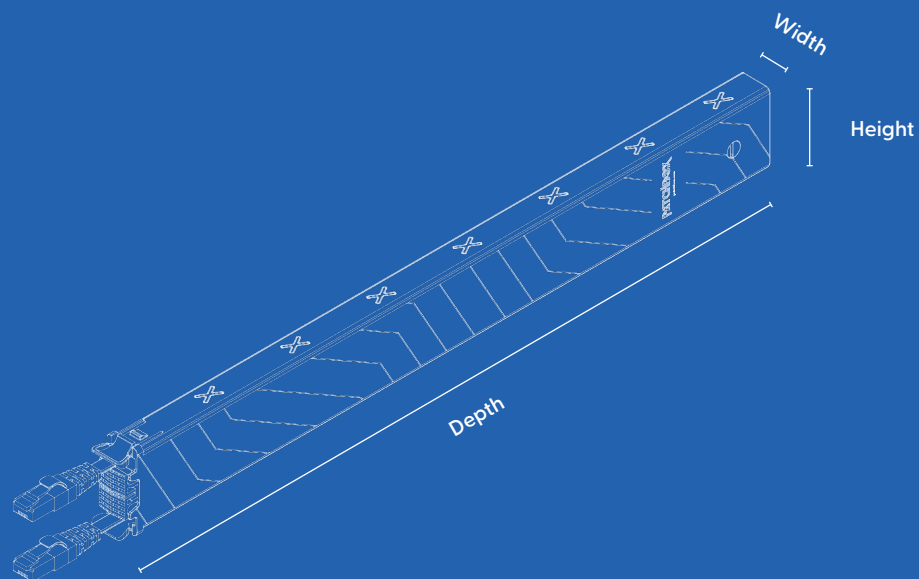

Technical Information

STP Cable

Flat Cat.6a U/FTP, ISO/IEC 11801 Channel Class Ea, ANSI/EIA/TIA-568 Cat 6A Channel, 500MHz, AWG30, 100% stranded copper, PVC jacket, PoE (802.3af), RoHS compliant

UTP Cable

Flat Cat.6a U/UTP, ISO/IEC 11801 Channel Class Ea, ANSI/EIA/TIA-568 Cat 6A Channel, 500MHz, AWG30, 100% stranded copper, PVC jacket, PoE++ (802.3bt, Type 3 (60 W)), RoHS compliant

Connector Cat.6a

RJ45 shielded plug, pins gold plated, snagless booted

Cable Length

0.8 m / 2.6 ft cover 8RU

Cassette Profiles

ABS and RAL9001

Plastic Parts

Polyoxymethylene POM

Operating Temperature Range

-20°C – 60°C

Ambient Humidity Non-Condensing

10% – 90%

Gross Weight

0.2 kg / 0.44 lbs

Packaging Dimensions

Width: 433 mm Height: 50 mm Depth: 28 mm | Width: 17.04 in Height: 1.96 in Depth: 1.10 in

Custom Tariff Number

85444210

For Customers in Australia & New Zealand

STP patch cords are compliant with AS/CA S008:2010 A1:20

Width: 18mm / 0.70 in
Height: 40mm / 1.57 in
Depth: 365 mm / 14.37 in