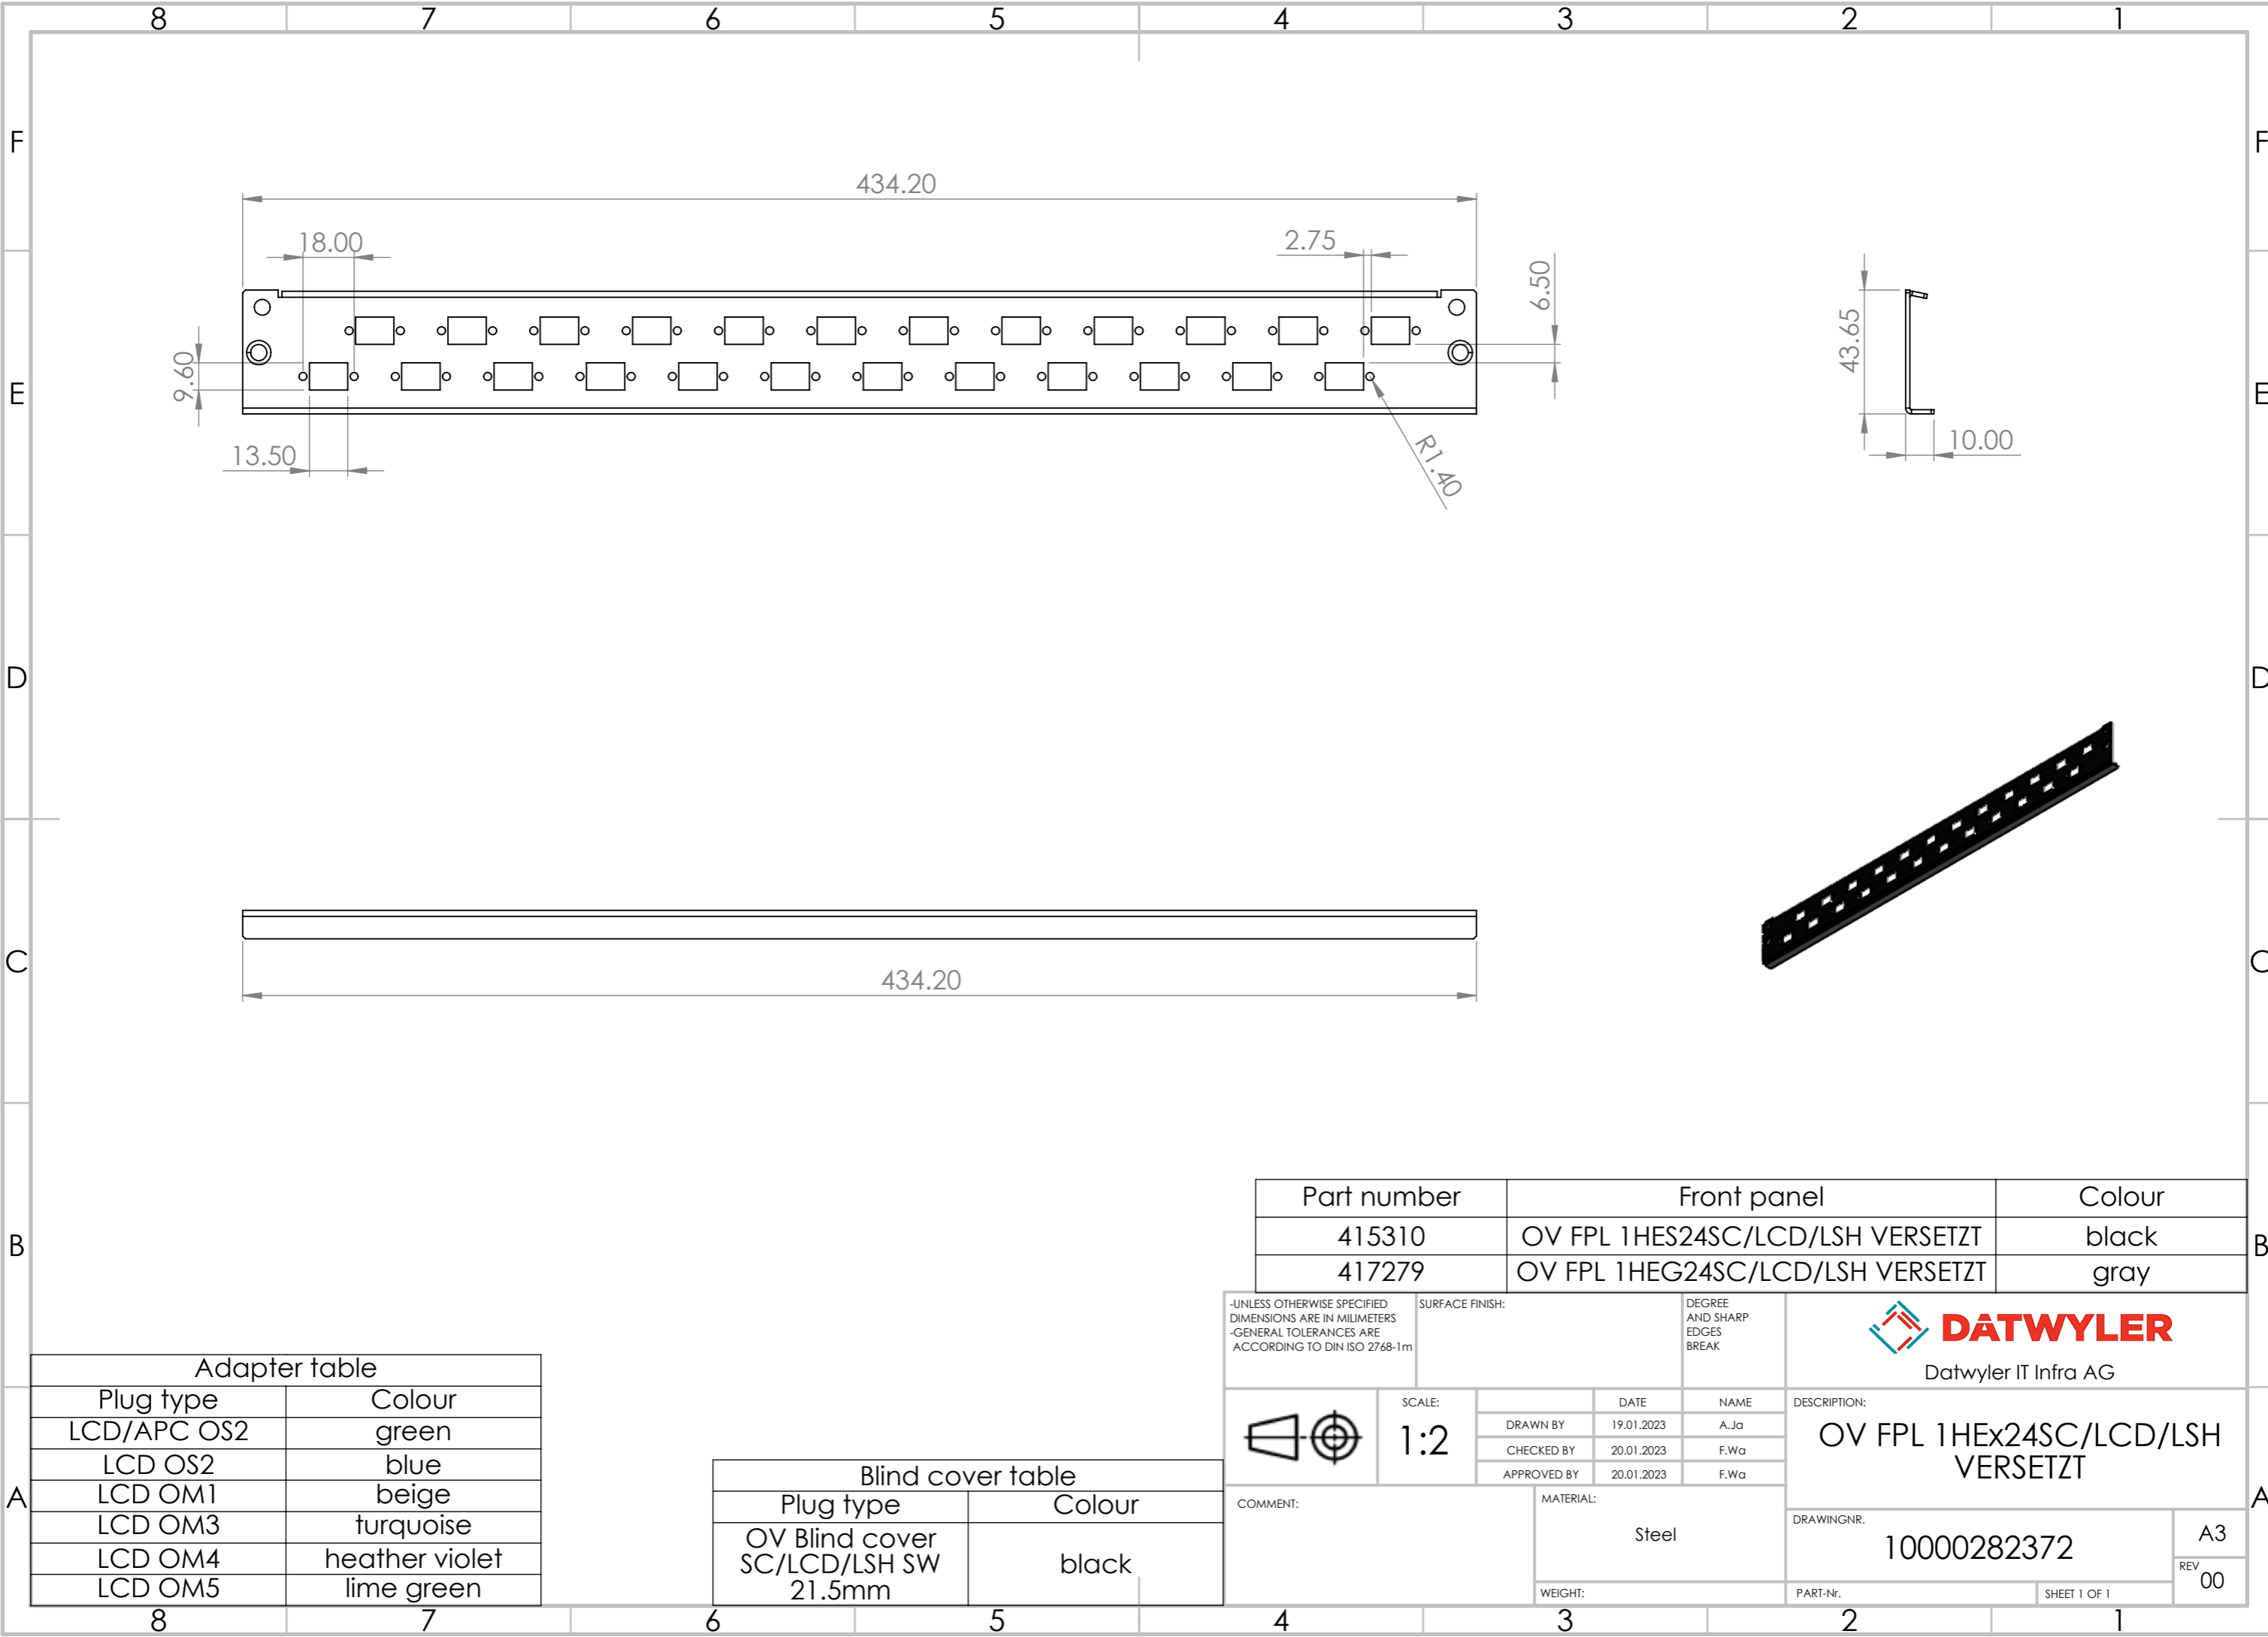

This drawing may not be used for manufacturing, copied duplicated or made available to third parties without our permission.

Part number	Front panel	Colour
415310	OV FPL 1HES24SC/LCD/LSH VERSETZT	black
417279	OV FPL 1HEG24SC/LCD/LSH VERSETZT	gray

-UNLESS OTHERWISE SPECIFIED DIMENSIONS ARE IN MILLIMETERS -GENERAL TOLERANCES ARE ACCORDING TO DIN ISO 2768-1m		SURFACE FINISH:		DEGREE AND SHARP EDGES BREAK		 Datwyler IT Infra AG
	SCALE:	DATE	NAME	DESCRIPTION:		
	1:2	19.01.2023	A.Ja	OV FPL 1HEX24SC/LCD/LSH VERSETZT		
		20.01.2023	F.Wa			
COMMENT:		MATERIAL:		DRAWINGNR.		
		Steel		10000282372		
		WEIGHT:		PART-Nr.		
				SHEET 1 OF 1		

Adapter table	
Plug type	Colour
LCD/APC OS2	green
LCD OS2	blue
LCD OM1	beige
LCD OM3	turquoise
LCD OM4	heather violet
LCD OM5	lime green

Blind cover table	
Plug type	Colour
OV Blind cover SC/LCD/LSH SW 21.5mm	black

8 7 6 5 4 3 2 1

F
E
D
C
B
A

8 7 6 5 4 3 2 1

F
E
D
C
B
A

A3
REV 00