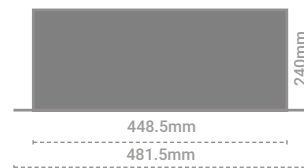

PATCHBOX 365

PATCHBOX Simplify IT

Network with
Confidence

5
YEAR

WARRANTY

PATCHBOX 365 Frame

TECHNICAL SPECIFICATIONS

FRAME

RAL9005 powder coated steel

PLASTIC PARTS

Polyoxymethylene POM

MOUNTING RAILS

Stainless Steel, 500mm to 850mm from 19" rail to 19" rail

OPERATING TEMPERATURE RANGE

+10°C - +45°C

AMBIENT HUMIDITY NON-CONDENSING

10% - 95%

GROSS WEIGHT

3.15kg

DIMENSIONS

481.5 - 448.5mm x 240mm x 50mm WxDxH

PACKAGING DIMENSIONS

590mm x 760mm x 50mm WxDxH

HS-CODE

8538 9099

PRODUCT COMPLIES WITH ROHS AND CE

MADE IN THE EU

ITEMS INCLUDED

- 1 x PATCHBOX Frame
- 6 x Patchcatch
- 2 x DIN A5 tear-off ID Labels 96 Labels

PRODUCT CODE

PBXFRAME365