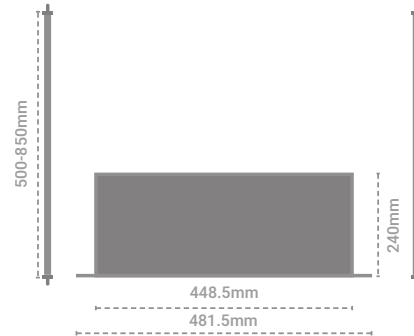

PATCHBOX Plus⁺

PATCHBOX Simplify IT

Network with
Confidence

5
YEAR

WARRANTY

PATCHBOX Plus+ Frame

TECHNICAL SPECIFICATIONS

FRAME

RAL9005 powder coated steel

PLASTIC PARTS

Polyoxymethylene POM

OPERATING TEMPERATURE RANGE

+10°C - +45°C

AMBIENT HUMIDITY NON-CONDENSING

10% - 95%

GROSS WEIGHT

4.18kg

MOUNTING RAILS

Stainless Steel, 500mm to 850mm

DIMENSIONS

481.5 - 448.5mm x 500 - 850mm x 50mm WxDxH

PACKAGING DIMENSIONS

590mm x 760mm x 50mm WxDxH

HS-CODE

8538 9099

MADE IN THE EU

ITEMS INCLUDED

- 1 x PATCHBOX Frame
- 2 x Mounting rails incl. HEX-Nuts
- 6 x Patchcatch
- 2 x DIN A5 tear-off ID Labels 96 Labels

PRODUCT CODE

PBXFRAME