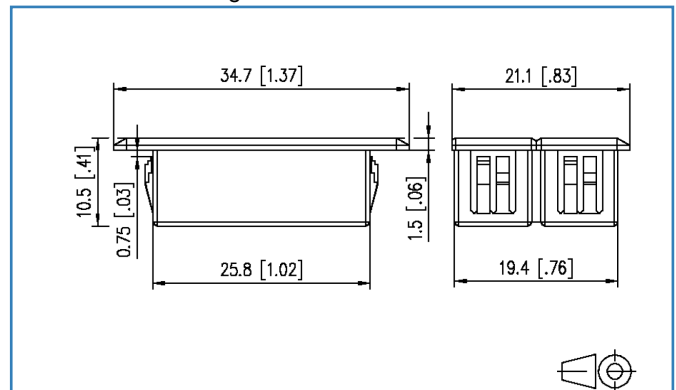

Data sheet

Blind cover SC-D double

Page 1/3

P/N
860088-02

EAN 4250184115557

2018-30-01

Illustrations

Dimensional drawing

See enlarged drawings at the end of document

Product specification

- blank covers for OpDAT REGplus to cover a half recess (one-sided, without overlap) or one recess (two one-sided bonded SC-D covers without overlap)

Data sheet Blind cover SC-D double

Page 2/3

P/N

860088-02

EAN 4250184115557

2018-30-01

Technical Data

General Data