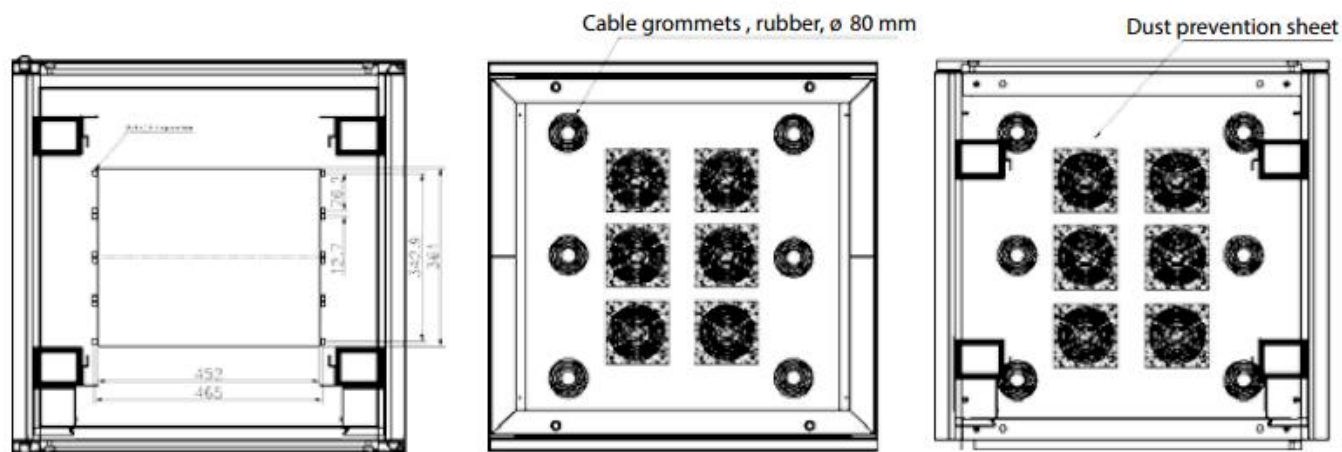

Deze specificatie is eigendom van Redlink bv
Redlink bv kan niet garanderen dat deze specificatie vrij is van fouten.
De informatie in deze specificatie is onderhevig aan veranderingen zonder voorafgaande kennisgeving.