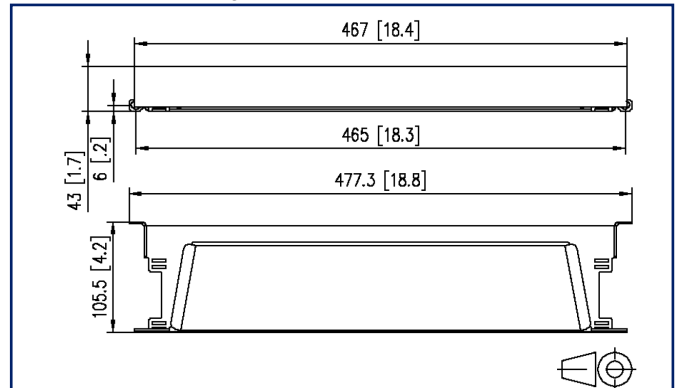

Data sheet

OpDAT PF/fix patch cord tray, gray

Illustrations

Dimensional drawing

See enlarged drawings at the end of document

Product specification

- OpDAT patch cord tray for an organized routing and storing of fiber optic patch cords
- suitable for all fixed OpDAT patch panels with 1RU
- powder-coated steel sheet
- easily accessible patch area even with dense cabling
- easy mounting and dismounting
- front panel suitable for individual marking
- rapid and easy fixing of the patch cord bundles by 2 Velcro fasteners
- mounting dimension 465 mm
- variants: black or gray

Version: A

Technical Data

General Data

Fields of application	data center
Mechanical measurement according to MICE	M1
Ingress measurement according to MICE	I1
Climatic measurement according to MICE	C1
Electromagnetic measurement according to MICE	E3
Design	cord tray
Mounting style	Accessories
Color	gray
Dimensions	
Dimension (L x W x H)	105.5 mm x 467 mm x 43 mm
Dimension (L x W x H)	4.154 in. x 18.386 in. x 1.693 in.
Labeling option	yes