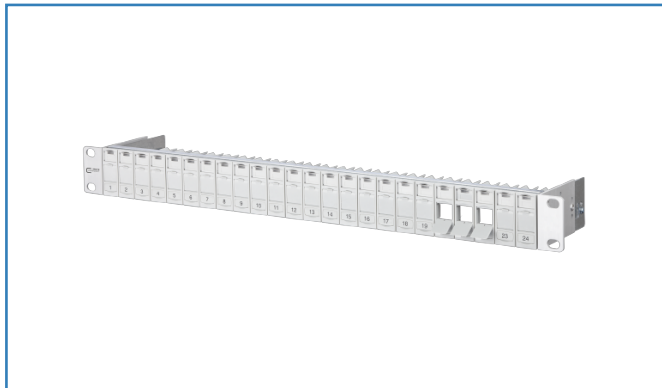

Data sheet

**Keystone 19 inch module frame 1RU 24 port
light gray unequipped, unshielded**

Page 1/5

P/N

130A20-00-E

EAN 4250184106654

2018-20-02

Illustrations

Dimensional drawing

See enlarged drawings at the end of document

Product specification

- 19 inch 1RU module frame for 24 individual modules; Keystone design
- module frame front made of silver anodized aluminum
- plastic module support with dust protection covers (other colors available as accessory); detachable to the front
- integrated cable support with optional strain relief
- label window for enclosed identification labels
- label sheet 210 x 297 mm see accessory
- grounding bolt M6 x 10 with nut and lock washer

Data sheet

Page 2/5

Keystone 19 inch module frame 1RU 24 port light gray unequipped, unshielded

P/N

130A20-00-E

EAN 4250184106654

2018-20-02

Technical Data

General Data

Fields of application	Office
Design	patch panel
Shielding	unshielded
Color	light gray
Dimensions	
Dimension (L x W x H)	95.00 x 482.60 x 44.50 mm
Dimension (L x W x H)	3.74 x 19.00 x 1.752 in.
Inches	19 inches
Height unit	1RU
Labeling option	label window with identification label + printed numbers