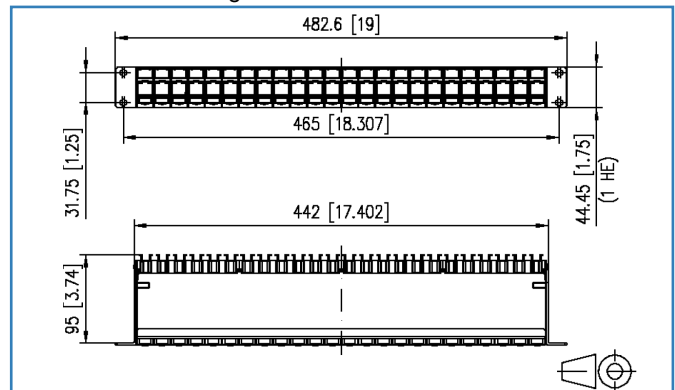

Data sheet

**Keystone 19 inch module frame 1RU 24 port
light gray unequipped, unshielded**

Page 1/5

P/N

130A20-00-E

EAN 4250184106654

2018-20-02

Illustrations

Dimensional drawing

See enlarged drawings at the end of document

Product specification

- 19 inch 1RU module frame for 24 individual modules; Keystone design
- module frame front made of silver anodized aluminum
- plastic module support with dust protection covers (other colors available as accessory); detachable to the front
- integrated cable support with optional strain relief
- label window for enclosed identification labels
- label sheet 210 x 297 mm see accessory
- grounding bolt M6 x 10 with nut and lock washer

Data sheet

Page 2/5

Keystone 19 inch module frame 1RU 24 port light gray unequipped, unshielded

P/N

130A20-00-E

EAN 4250184106654

2018-20-02

Technical Data

General Data

Fields of application	Office
Design	patch panel
Shielding	unshielded
Color	light gray
Dimensions	
Dimension (L x W x H)	95.00 x 482.60 x 44.50 mm
Dimension (L x W x H)	3.74 x 19.00 x 1.752 in.
Inches	19 inches
Height unit	1RU
Labeling option	label window with identification label + printed numbers