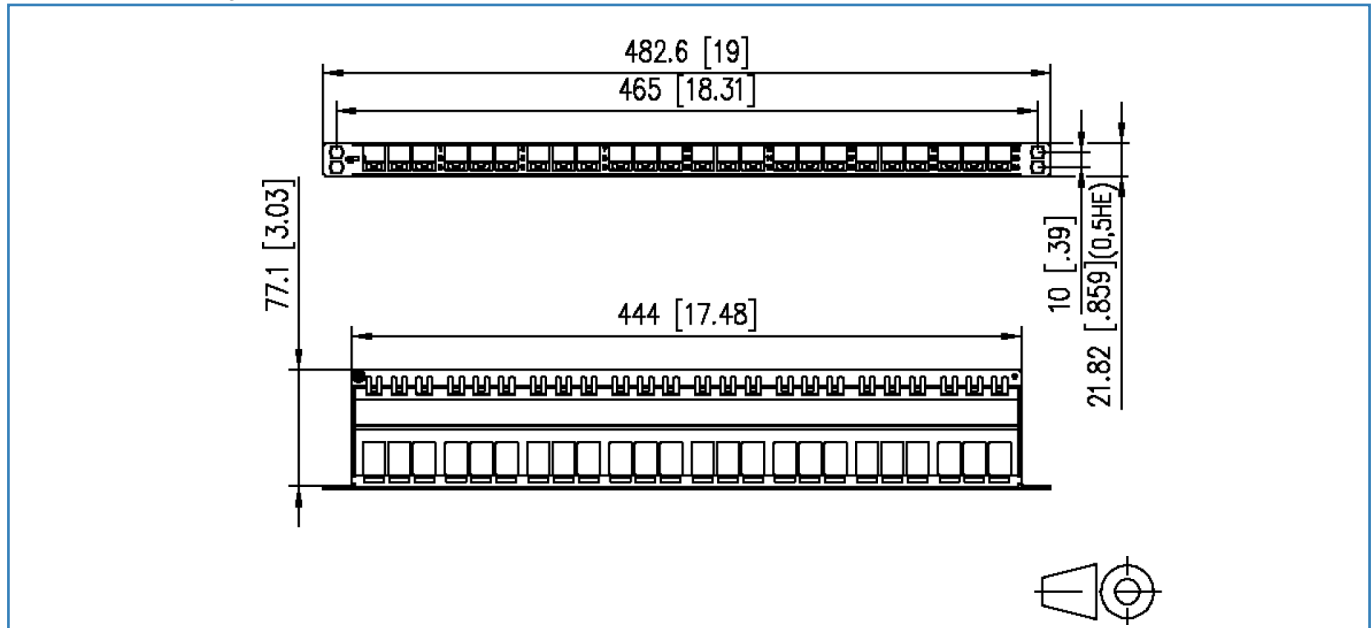

Keystone 19 inch module frame 0.5RU 24 port black unequipped

P/N
130925-BKKE

EAN 4250184191339

2020/02/07

Version: V

Illustrations

Dimensional drawing