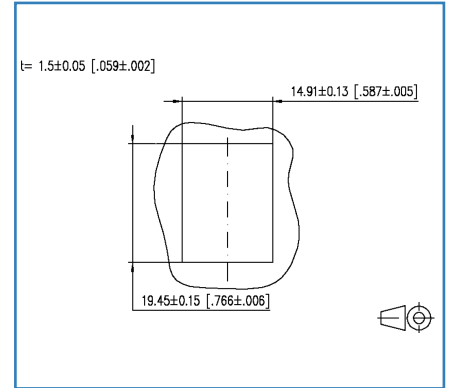

Data sheet

Keystone 19 inch module frame 0.5RU 24 port black unequipped

P/N
130925-BKKE

EAN 4250184191339

2020/02/07

Version: V

Illustrations

Dimensional drawing

Cut-out

See enlarged drawings at the end of document

Product specification

- 19 inch module frame 0.5RU 24 port unequipped, black
- for 24 individual modules in Keystone design
- additional strain relief on patch panel possible by cable ties, cable ties included in delivery
- suitable modules: E-DAT modul K, UTP modul Cat.6_A, UTP modul Cat.6, UTP modul Cat.5e
- design: Keystone

Design	patch panel
Mounting style	0.5RU
Color	black
Dimensions	
Dimension (L x L x W x W x H x H)	77.1 mm x 444 mm x 21.82 mm
Dimension (L x L x W x W x H x H)	3.035 in. x 17.48 in. x 0.859 in.
Inches	19 inches
Labeling option	printed numbers