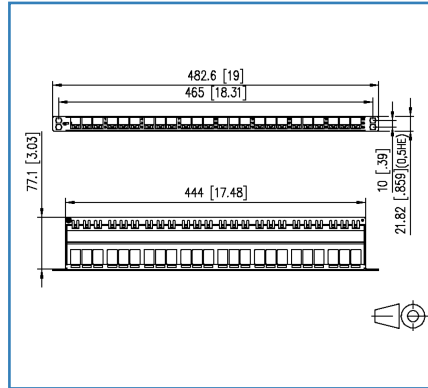

Data sheet

Keystone 19 inch module frame 0.5RU 24 port black unequipped

P/N
130925-BKKE

EAN 4250184191339

2020/02/07

Version: V

Illustrations

Dimensional drawing

Cut-out

See enlarged drawings at the end of document

Product specification

- 19 inch module frame 0.5RU 24 port unequipped, black
- for 24 individual modules in Keystone design
- additional strain relief on patch panel possible by cable ties, cable ties included in delivery
- suitable modules: E-DAT modul K, UTP modul Cat.6_A, UTP modul Cat.6, UTP modul Cat.5e
- design: Keystone

Design	patch panel
Mounting style	0.5RU
Color	black
Dimensions	
Dimension (L x L x W x W x H x H)	77.1 mm x 444 mm x 21.82 mm
Dimension (L x L x W x W x H x H)	3.035 in. x 17.48 in. x 0.859 in.
Inches	19 inches
Labeling option	printed numbers

Materials and material properties

RoHS	compliant
------	-----------

Classifications

ETIM 5.0	EC001128
ETIM 6.0	EC001128
ETIM 7.0	EC002006

Packing details

Type of packaging	1 box
Packaging dimension (W x H x D)	400 mm x 400 mm x 400 mm
Packaging dimension (W x H x D)	15.748 in. x 15.748 in. x 15.748 in.