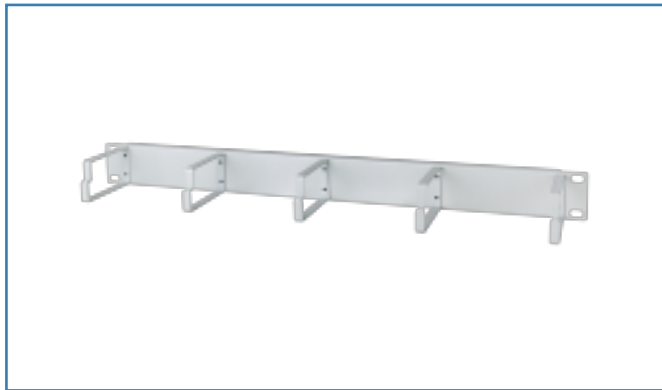

Data sheet

Cable manager 19 inch 1RU 75 mm RAL 7035 gray

Page 1/3

P/N
130894-03-03-E
EAN 4251122186080

2017-21-08

Illustrations