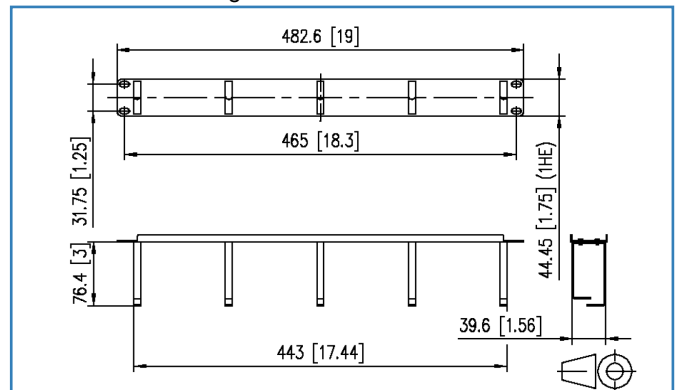

Data sheet

Cable manager 19 inch 1RU 75 mm RAL 7035 gray

Page 1/3

P/N
130894-03-03-E
EAN 4251122186080

2017-21-08

Illustrations

Dimensional drawing

See enlarged drawings at the end of document

Product specification

- 19 inch 1 RU distribution panel for horizontal organization of the patch cables
- cable brackets approx. 75 mm
- 5 cable brackets
- steel powder-coated
- variants: black or gray

Color

gray

Dimensions

Dimension (L x W x H)

76.40 x 482.60 x 44.45 mm

Dimension (L x W x H)

3.008 x 19 x 1.75 in.

Inches

19 inches

Height unit

1RU

Materials and material properties

Material

steel

Material - Finish

grey powder-coated